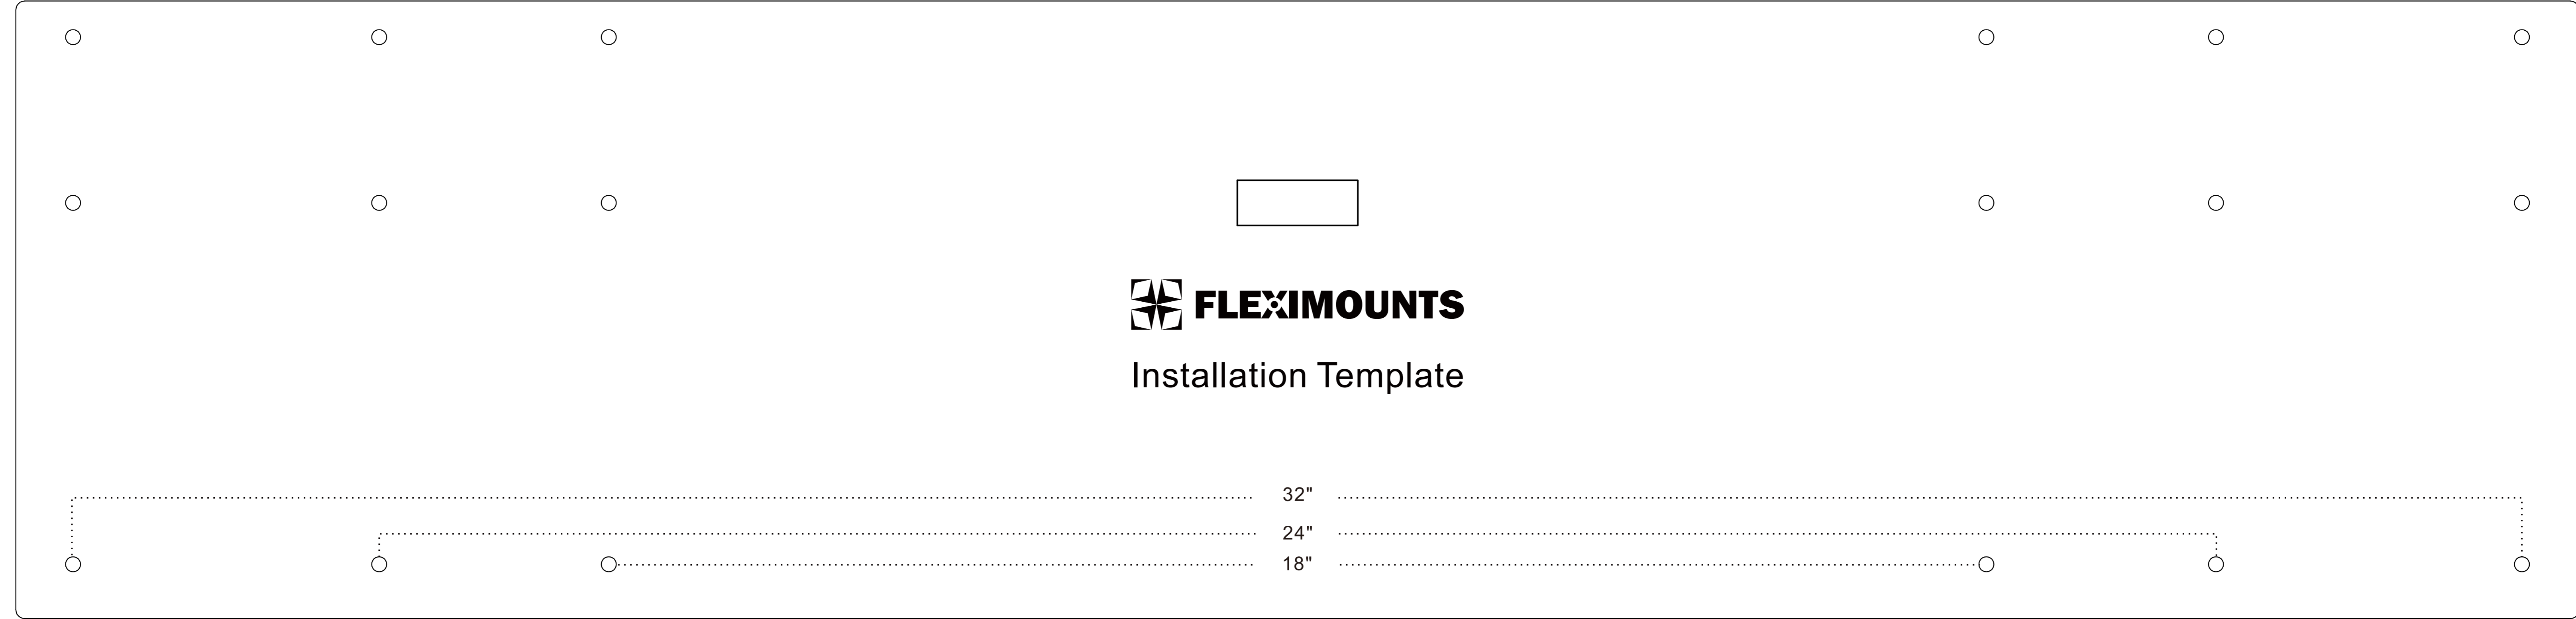

205mm

Installation Template

32"

24"

18"

850.8mm